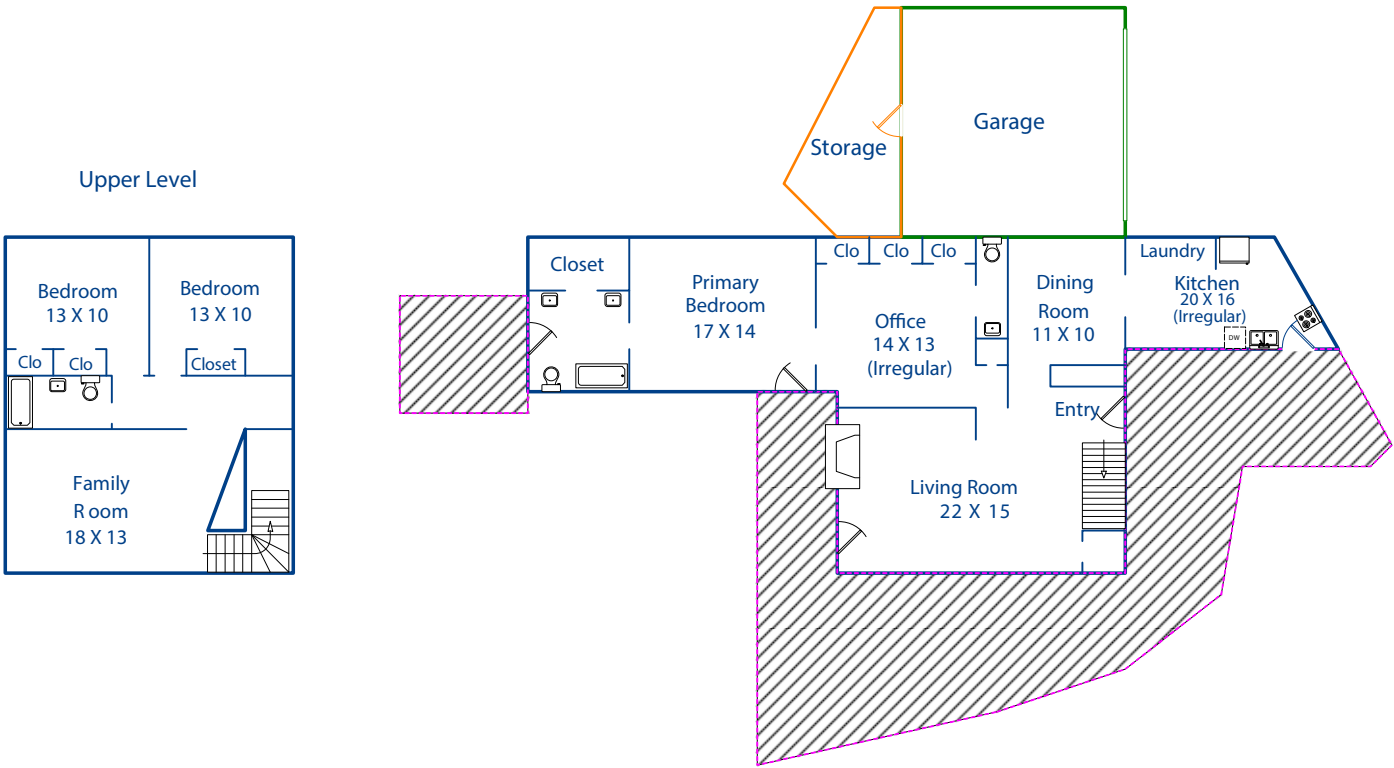

134 Laurel Drive
Carmel Valley, CA 93924

Main Living Area - 1450sf

Upper Level - 833sf

Total - 2283sf

Garage - 452sf

This model is for use as a visual tool only. Some measurements are estimates. Therefore, no appraisal value should be inferred.